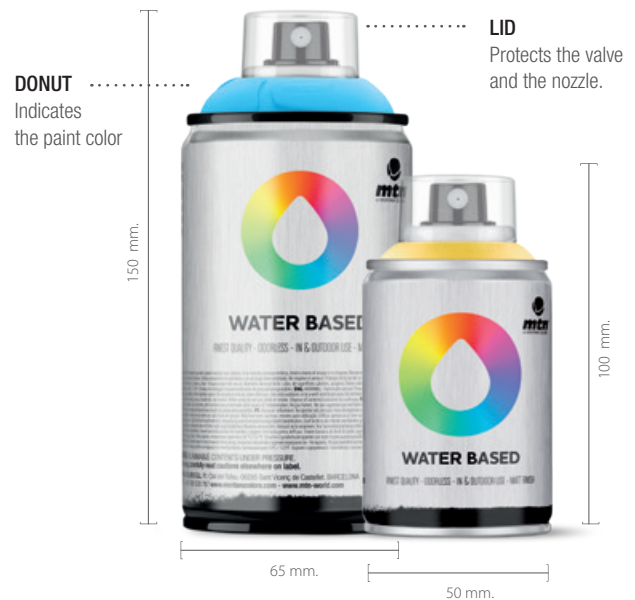

PHYSICAL PROPERTIES

Bonding agent:	Modified PU
Color:	See chart
Gloss 60° (ASTM D-1640 ISO 1517):	<10% matt
Touch Drying (ASTM D-1640 ISO 1517):	30'
Total Drying (ASTM D-1640 ISO 1517):	72 h
Thickness of dry layer (ASTM D-823 ISO 2808):	15-20 µ/layer
Adherence (ASTM D-3359 ISO 2409):	0 B
Theoretical yield (continuous painting):	2m² for 300 ml 0,75m² for 100 ml
Thinner:	Water and alcohols
Shelf life:	(Well Stored) 5 Years
Recoating:	After 30'
Condition for application:	Minimum room temperature 8°C Surface temperature 5°C a 50°C Max humidity 85% R.H.P
Heat painting resistance:	Undetermined

APPLICATIONS

The product can be used on many substrates: iron, steel, plastics, wood, directly on expanded polystyrene.

- Fine arts
- Graffiti
- DIY
- Crafts
- Industry
- Decoration

Furthermore, the pigments used have a great fastness to light, giving the finished color durability on outdoor exposure. Due to its low odor, thanks to its contents of water based resins, it becomes the ideal product for interior use. A very non-harmful product but adult supervision is always recommended when being used by a child.

APPEARANCE